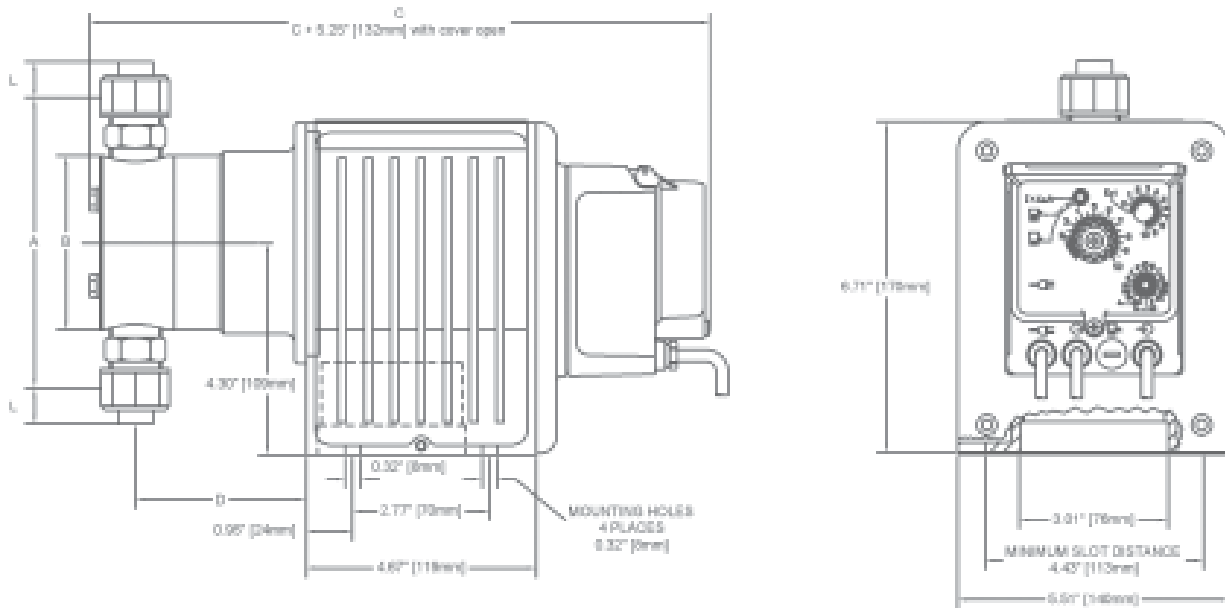

	Models	Connection Type	"L" Dimension
<b>Standard</b>	01, 03	4 mm x 6 mm PE tubing	1-3/8"
	01 - 12	1/4" FNPT Pipe	7/8"
	07 - 12	1/4" x 7/16" PVC tubing	1-1/8"
	07 - 12	1/4" x 3/8" PE tubing	1-1/8"
	07 - 12	3/8" x 1/2" PE tubing	2-1/8"

**Dimensions for MAGDOS DE/DX 20-100**

Pump Type	A	B	C	D	L
MAGDOS 20 PVC	6.10 [155]	3.5 [89]	12.2 [310]	3.43 [87]	
MAGDOS 20 SS	5.31 [135]	3.5 [89]	12.2 [310]	3.43 [87]	
MAGDOS 40/100 PP	11.02 [280]	5.98 [152]	13.58 [345]	4.13 [105]	
MAGDOS 40/100 SS	11.02 [280]	5.83 [148]	12.2 [310]	4.13 [105]	

All dimensions are in inches [mm].  
L - Dimensions depend on connection type.