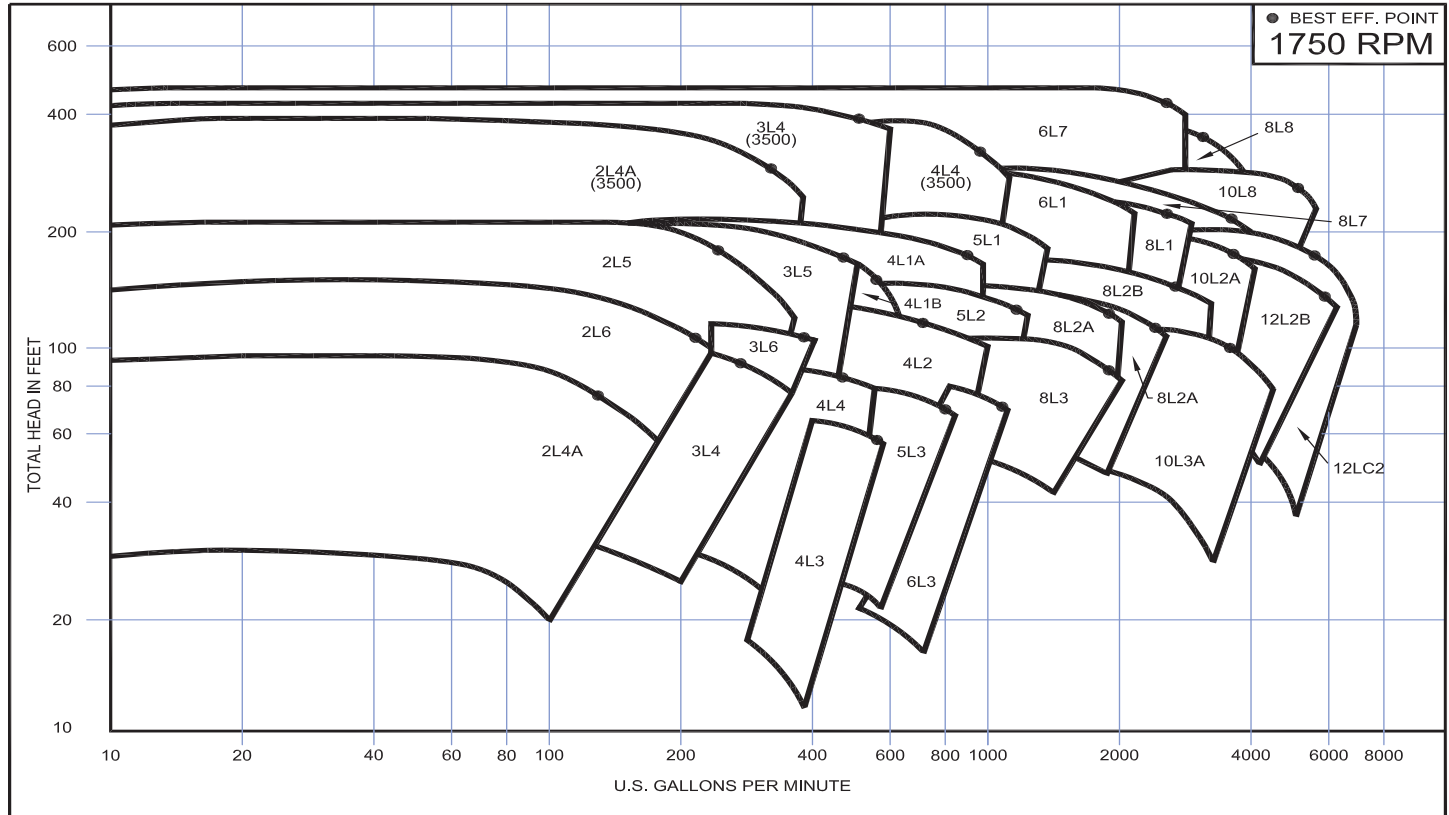

Selection Curves

RPM 3500, 1750, 1150

Bulletin 1100

WEINMAN®

www.cranepumps.com

Split Case Pumps - Vertically Mounted

SECTION 1100
PAGE 20
DATE 2/10

CRANE
A Crane Co. Company

PUMPS & SYSTEMS

USA: (937) 778-8947 • Canada: (905) 457-6223 • International: (937) 615-3598