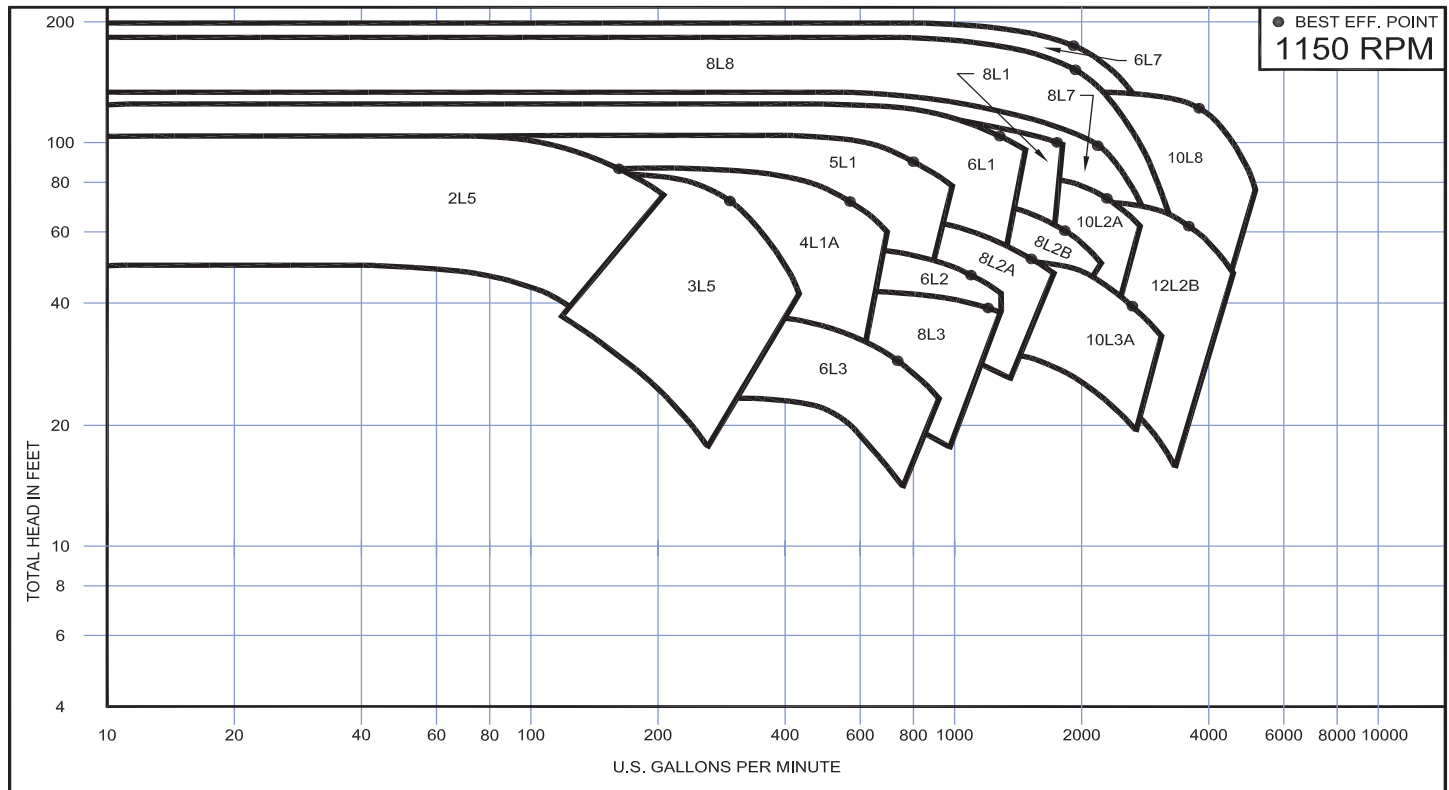

Selection Curves

RPM 3500, 1750, 1150

Bulletin 1100

WEINMAN®

www.cranepumps.com

Split Case Pumps - Vertically Mounted

SECTION 1100
PAGE 20
DATE 2/10

CRANE
A Crane Co. Company

PUMPS & SYSTEMS

USA: (937) 778-8947 • Canada: (905) 457-6223 • International: (937) 615-3598