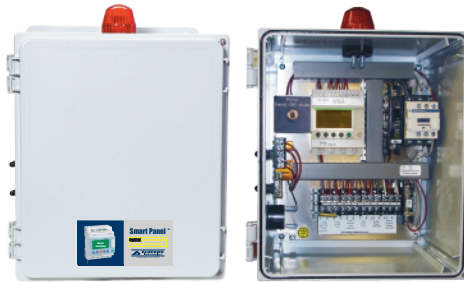

Smart Panels™ - Demand Dose

Leading Edge Design

Alderon's SMART PANELS™ use innovative programmable controllers that provide complete and accurate monitoring information useful for system designers, installers and maintenance personnel. The Smart Panels™ are easy to use and simple to install. Use Alderon's SMART PANELS™ when complete system monitoring and an affordable price is needed.

Demand Dose Smart Panels - Float Controlled

SINGLE PHASE SIMPLEX 3-20 ft Control Switches Included (Add "X" for No Floats)

120 VAC NEMA 4X (Outdoor Enclosure)		
Pump Amps	Pump Volts	With Circuit Breaker
0-15 FLA	120	1500
16-20 FLA	120	1501
21-30 FLA	120	1502