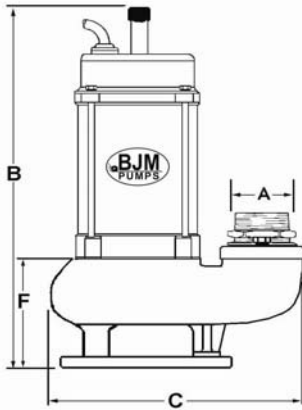

SV SERIES

MODEL	A	B	C	F
SV250	2.0"	16.4"	8.5"	5.0"
SV400	2.0"	18.4"	8.5"	5.0"

MODEL	A	B	C	F
SV750	3.0"	20.5"	11.0"	5.7"
SV08	3.0"	19.5"	11.0"	5.7"

MODEL	A	B	C	D	E	F
SV750C	3.0"	20.8"	13.8"	8.5"	5.2"	5.6"
SV1500	3.0"	23.6"	15.3"	8.5"	5.2"	7.9"
SV08C	3.0"	18.4"	13.8"	8.5"	5.2"	5.6"
SV15	3.0"	17.3"	15.3"	8.5"	5.2"	7.9"
SV22	3.0"	22.9"	18.3"	13.0"	6.2"	9.9"
SV37	3.0"	24.0"	18.3"	13.0"	6.2"	9.9"
SV55	4.0"	32.5"	25.7"	14.5"	11.2"	11.2"
SV75	4.0"	34.7"	25.7"	14.5"	11.2"	11.2"