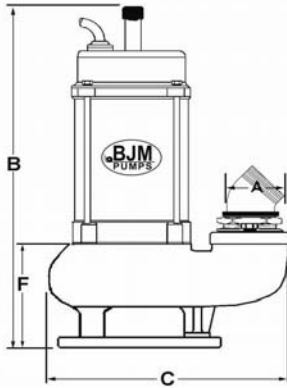

SV SERIES

MODEL	A	B	C	F
SV250	2.0"	16.4"	8.5"	5.0"
SV400	2.0"	18.4"	8.5"	5.0"

MODEL	A	B	C	F
SV750	3.0"	20.5"	11.0"	5.7"
SV08	3.0"	19.5"	11.0"	5.7"

MODEL	A	B	C	D	E	F
SV750C	3.0"	20.8"	13.8"	8.5"	5.2"	5.6"
SV1500	3.0"	23.6"	15.3"	8.5"	5.2"	7.9"
SV08C	3.0"	18.4"	13.8"	8.5"	5.2"	5.6"
SV15	3.0"	17.3"	15.3"	8.5"	5.2"	7.9"
SV22	3.0"	22.9"	18.3"	13.0"	6.2"	9.9"
SV37	3.0"	24.0"	18.3"	13.0"	6.2"	9.9"
SV55	4.0"	32.5"	25.7"	14.5"	11.2"	11.2"
SV75	4.0"	34.7"	25.7"	14.5"	11.2"	11.2"