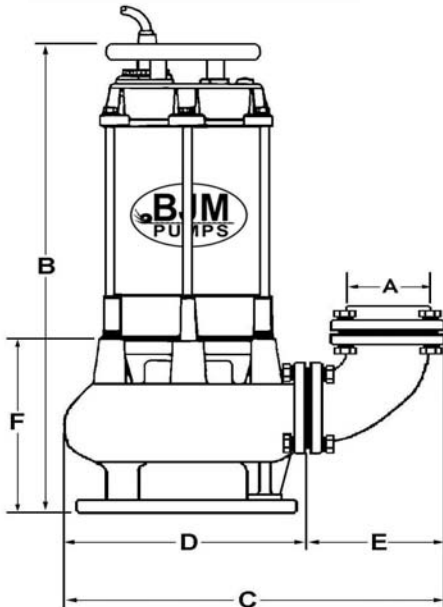

SV SERIES

MODEL	A	B	C	F
SV250	2.0"	16.4"	8.5"	5.0"
SV400	2.0"	18.4"	8.5"	5.0"

MODEL	A	B	C	F
SV750	3.0"	20.5"	11.0"	5.7"
SV08	3.0"	19.5"	11.0"	5.7"

MODEL	A	B	C	D	E	F
SV750C	3.0"	20.8"	13.8"	8.5"	5.2"	5.6"
SV1500	3.0"	23.6"	15.3"	8.5"	5.2"	7.9"
SV08C	3.0"	18.4"	13.8"	8.5"	5.2"	5.6"
SV15	3.0"	17.3"	15.3"	8.5"	5.2"	7.9"
SV22	3.0"	22.9"	18.3"	13.0"	6.2"	9.9"
SV37	3.0"	24.0"	18.3"	13.0"	6.2"	9.9"
SV55	4.0"	32.5"	25.7"	14.5"	11.2"	11.2"
SV75	4.0"	34.7"	25.7"	14.5"	11.2"	11.2"