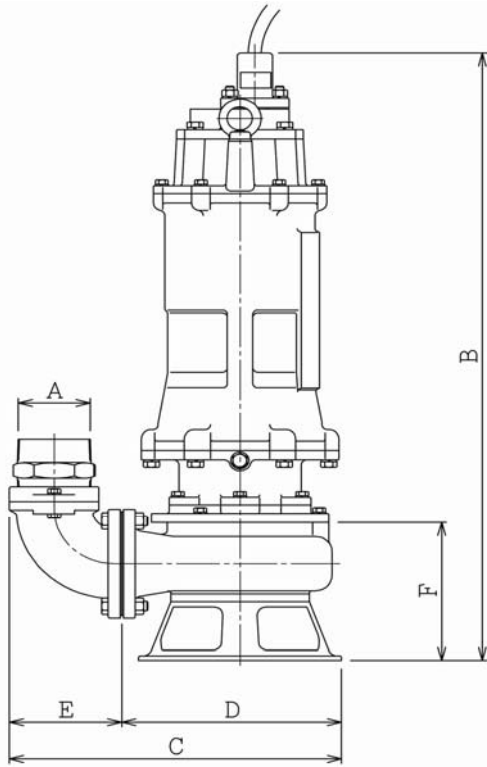

XP-SK SERIES

MODEL	A	B	C	D	E	F
XP-SK15C	3.0"	29.5"	14.75"	9.5"	5.25"	5.75"
XP-SK22C	3.0"	29.75"	15.25"	10.0"	5.25"	6.0"
XP-SK37C	3.0"	31.0"	15.25"	10.0"	5.25"	7.3"

MODEL	A	B	C	D	E	F
XP-SK55C	4.0"	43.5"	29.5"	18.5"	11.0"	12.5"
XP-SK75C	4.0"	43.5"	29.5"	18.5"	11.0"	12.5"
XP-SK110C	6.0"	48.5"	35.15"	22.5"	13.0"	17.5"
XP-SK150C	6.0"	57.0"	35.15"	22.5"	13.0"	17.5"