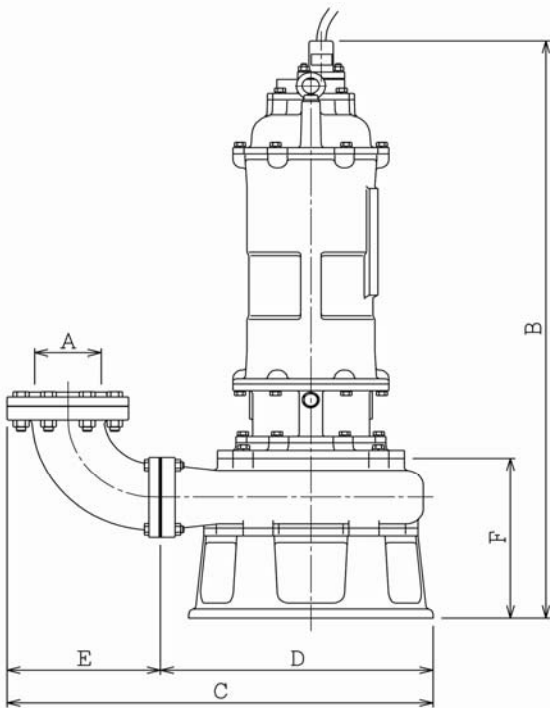

XP-SK SERIES

MODEL	A	B	C	D	E	F
XP-SK15C	3.0"	29.5"	14.75"	9.5"	5.25"	5.75"
XP-SK22C	3.0"	29.75"	15.25"	10.0"	5.25"	6.0"
XP-SK37C	3.0"	31.0"	15.25"	10.0"	5.25"	7.3"

MODEL	A	B	C	D	E	F
XP-SK55C	4.0"	43.5"	29.5"	18.5"	11.0"	12.5"
XP-SK75C	4.0"	43.5"	29.5"	18.5"	11.0"	12.5"
XP-SK110C	6.0"	48.5"	35.15"	22.5"	13.0"	17.5"
XP-SK150C	6.0"	57.0"	35.15"	22.5"	13.0"	17.5"