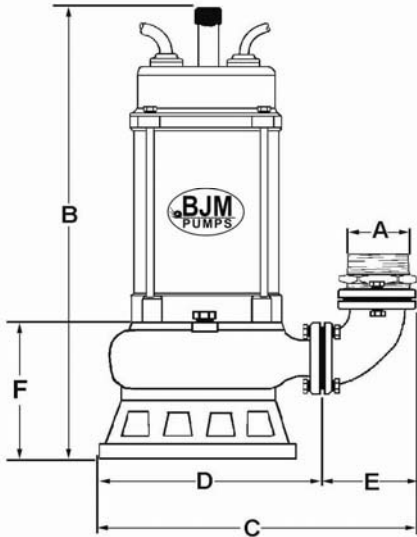

### SKX750CSS - 37CSS

MODEL	A	B	C	D	E	F
SKX750	2.0"	21.25"	13.5"	8.5"	5.0"	5.25"
SKX1500C	3.0"	21.25"	14.75"	9.5"	5.25"	5.75"
SKX08C	2.0"	21.25"	13.5"	8.5"	5.0"	5.25"
SKX15C	3.0"	20.5"	14.75"	9.5"	5.25"	5.75"
SKX22C	3.0"	21.75"	15.25"	10.0"	5.25"	6.0"
SKX37C	4.0"	22.5"	15.25"	10.0"	5.25"	7.3"

### SKX55CSS - 150CSS

MODEL	A	B	C	D	E	F
SKX55C	4.0"	29.5"	29.5"	18.5"	11.0"	12.5"
SKX75C	4.0"	31.15"	29.5"	18.5"	11.0"	12.5"
SKX110C	6.0"	35.6"	35.15"	22.5"	13.0"	17.5"
SKX150C	6.0"	37.6"	35.15"	22.5"	13.0"	17.5"