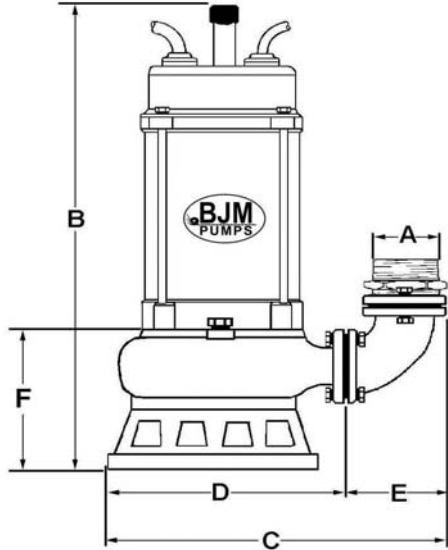

SXF SERIES

MODEL	A	B	C	D	E	F
SX08C-F	2.0"	21.25"	13.5"	8.5"	5.0"	5.25"
SX15C-F	3.0"	20.5"	14.75"	9.5"	5.25"	5.75"
SX22C-F	3.0"	21.75"	15.25"	10.0"	5.25"	6.0"
SX37C-F	4.0"	22.5"	15.25"	10.0"	5.25"	7.3"

MODEL	A	B	C	D	E	F
SX55C-F	4.0"	27.5"	20.5"	13.25"	7.25"	10.25"
SX75C-F	4.0"	30.25"	20.5"	13.25"	7.25"	10.25"