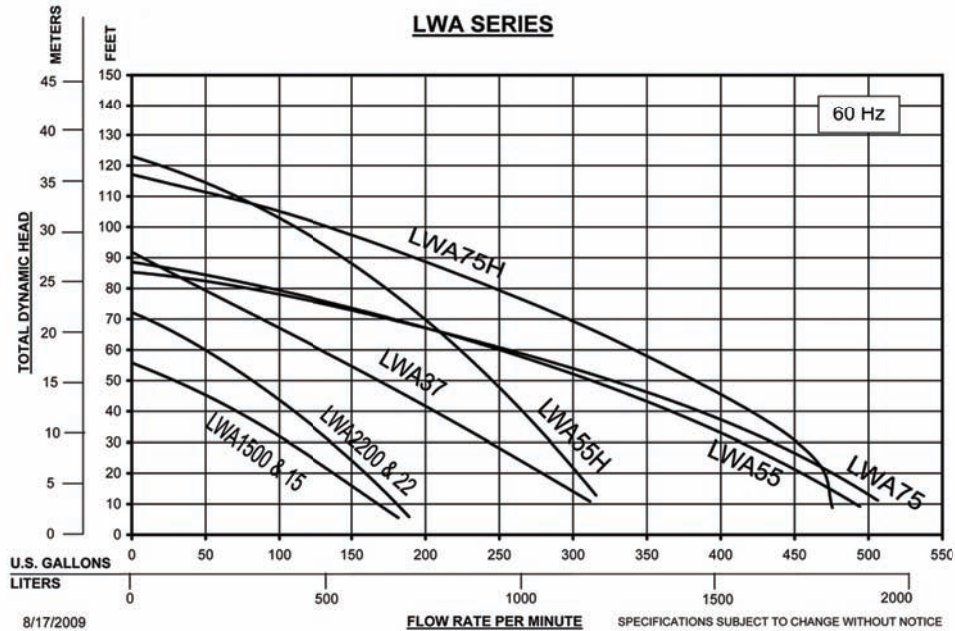

LWA SERIES

TOMORROW'S GENERATION OF DEWATERING PUMPS

HARDENED METAL CONSTRUCTION

Chrome Iron: Impeller & Wear Plate
Hardened Ductile Iron: Volute & Agitator

DOUBLE MECHANICAL SEAL

SiC v. SiC / Carbon Ceramic

NEMA B DESIGN MOTOR

Class F Insulation / Auto Overload Switch
1.15 Service Factor 3450 RPM

TOUGH CONSTRUCTION FOR TOUGH APPLICATIONS

ROCK / SAND PLANTS
COAL PREP PLANTS
LIME SLAKE PITS

CONSTRUCTION SITES
GRIT CHAMBERS
DRILL MUD

MINES
ASH SUMPS
COAL SUMPS

www	DISCH. SIZE	H.P.	VOLT	PHASE	MAX HEAD	MAX GPM	WEIGHT LBS	HEIGHT	WIDTH
LWA1500	3"	2	230	1	55'	181	93	26.7"	10.1"
LWA15	3"	2	230/460/575	3	55'	181	93	23.4"	10.1"
LWA2200	3"	3	230	1	72'	188	97	26.7"	10.1"
LWA22	3"	3	230/460/575	3	72'	188	97	23.4"	10.1"
LWA37	3"	5	230/460/575	3	91'	311	106	24.3"	10"
LWA55	4"	7.5	230/460/575	3	88'	494	172	29"	11.3"
LWA55H	3"	7.5	230/460/575	3	123'	315	167	29"	11.3"
LWA75	6"	10	460/575	3	85'	506	181	31.3"	12.5"
LWA75H	4"	10	460/575	3	117'	475	176	29"	11.3"

WARNING: NOT FOR USE IN ANY FLAMMABLE LIQUIDS.

SPECIFICATIONS SUBJECT TO CHANGE WITHOUT NOTICE.

123 Spencer Plain Road
P.O. Box 1138
Old Saybrook, CT 06475

Tel: (860)-399-5937
Toll Free: (877)-BJM-PUMP
Fax: (860)-399-7784

Web: www.bjmpumps.com

Distributor: