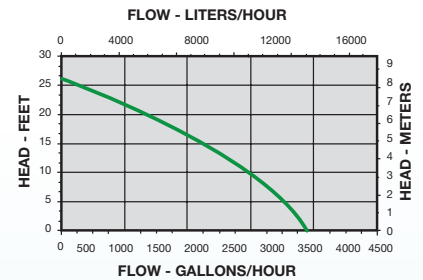

4280 GPH Waterfall Pump

Item No. 566407 Model WGP-95-PW

Shut Off	Watts/ Amps	Weight	Discharge	Cord (ft)
30.0	700/6.3	14.68	1-1/4" FNPT	16

3500 GPH Pond Pump

Item No. 566417 Model WGP-80-PW

Shut Off	Watts/ Amps	Weight	Discharge	Cord (ft)
29.0	675/6.3	14.68	1-1/4" FNPT	16

1900 GPH Pond Pump

Item No. 566409 Model WGP-65-PW

Shut Off	Watts/ Amps	Weight	Discharge	Cord (ft)
20.0	230/2.0	10.43	1-1/4" FNPT	16