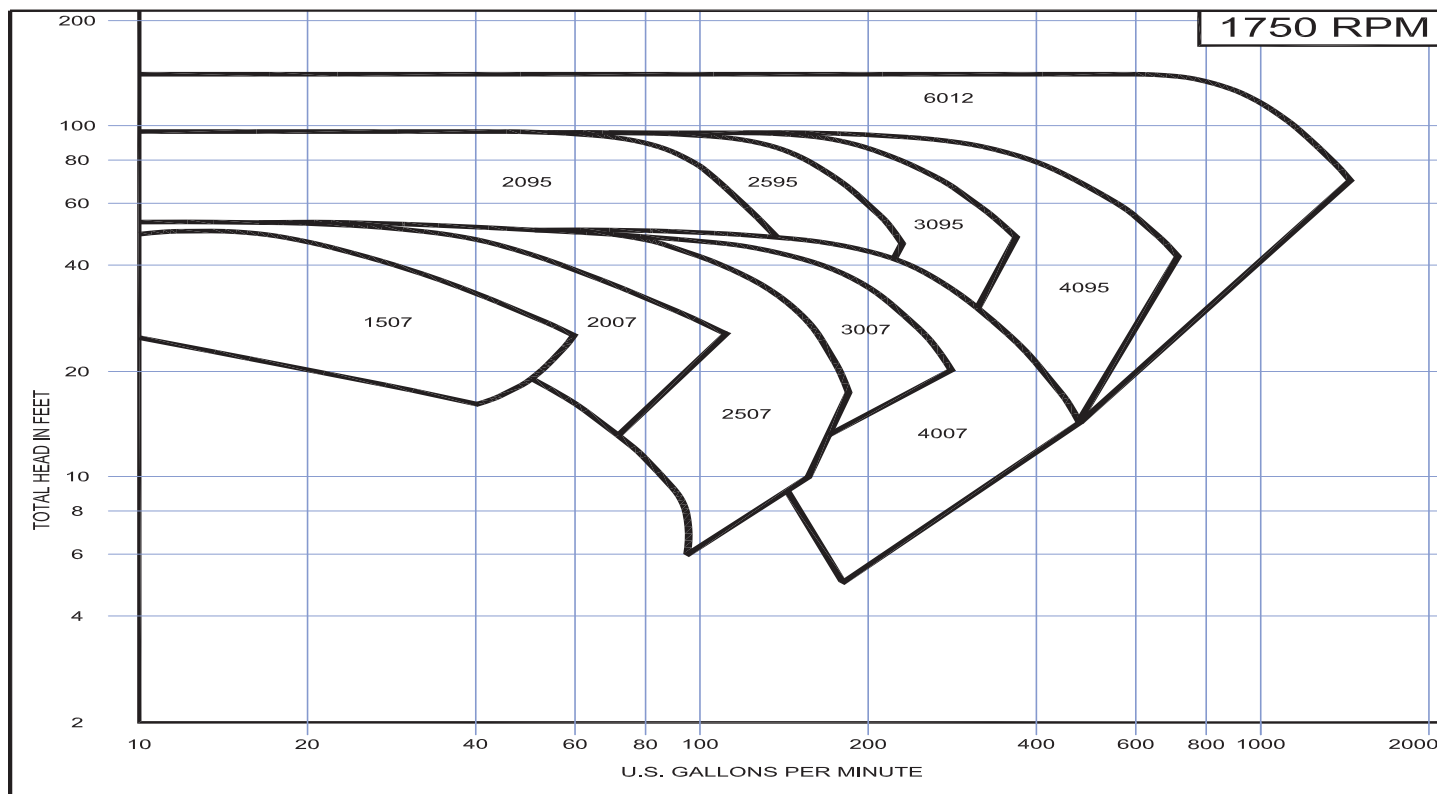

Selection Curves

RPM 3500 & RPM 1750

Bulletin 320

WEINMAN®

www.cranepumps.com

Close Coupled In-Line Pumps

SECTION 320
PAGE 6
DATE 2/10

CRANE
A Crane Co. Company

PUMPS & SYSTEMS

USA: (937) 778-8947 • Canada: (905) 457-6223 • International: (937) 615-3598