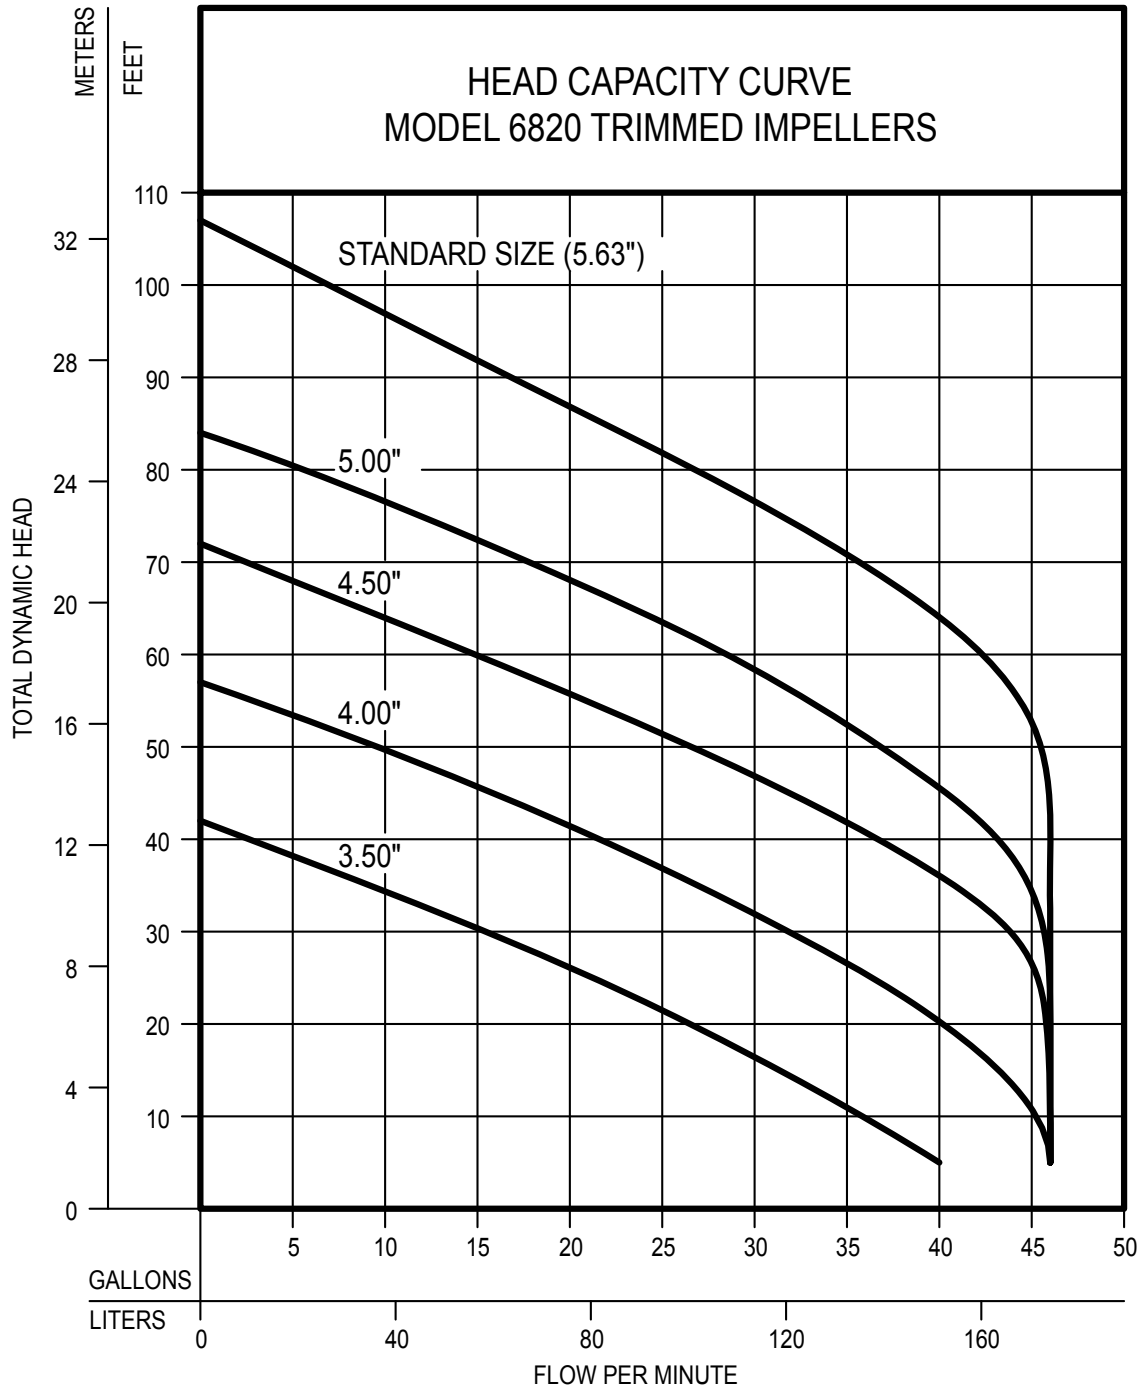

MAIL TO: P.O. BOX 16347 • Louisville, KY 40256-0347
SHIP TO: 3649 Cane Run Road • Louisville, KY 40211-1961
(502) 778-2731 • 1 (800) 928-PUMP • FAX (502) 774-3624

visit our web site:
www.zoeller.com

MODEL 6820 GRINDER PERFORMANCE DATA