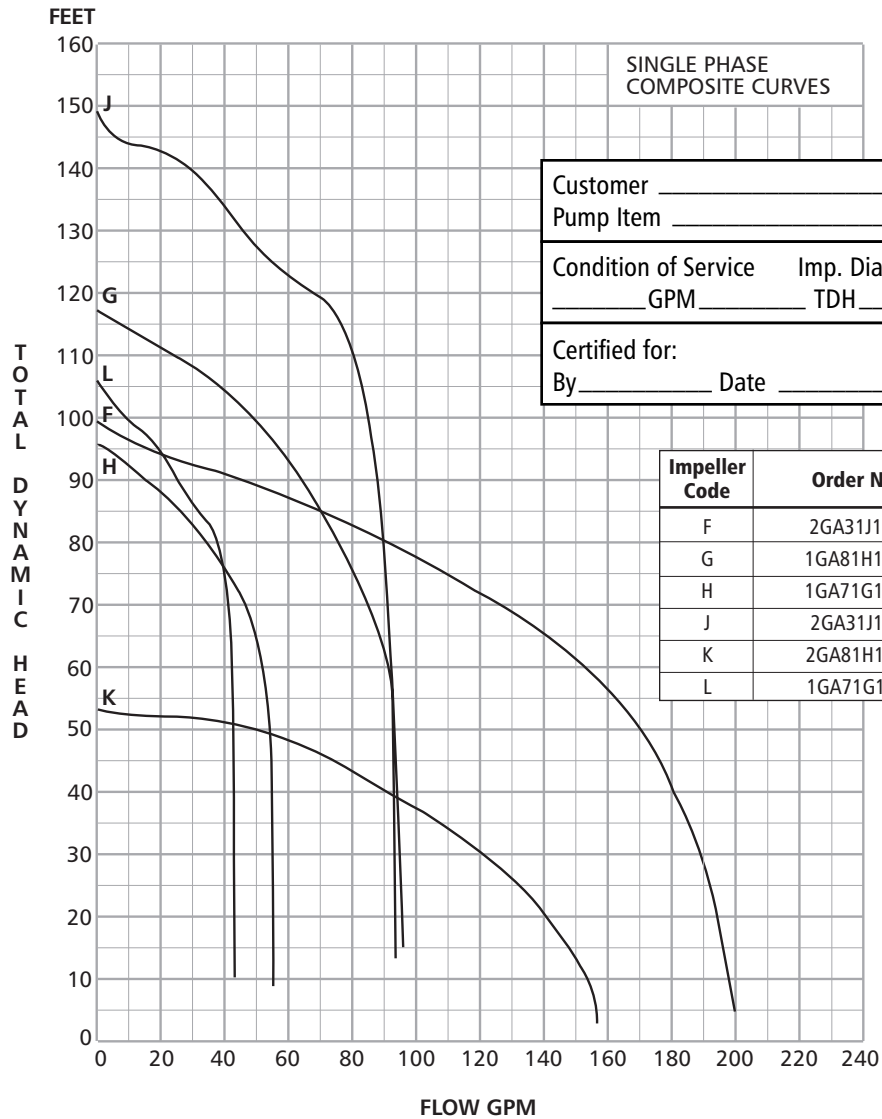

ITT

C1GAHF

Wastewater

Goulds Pumps 1GA & 2GA

Submersible Grinder Pumps
PERFORMANCE CURVES

Goulds Pumps is a brand of ITT Corporation.

www.goulds.com

Engineered for life