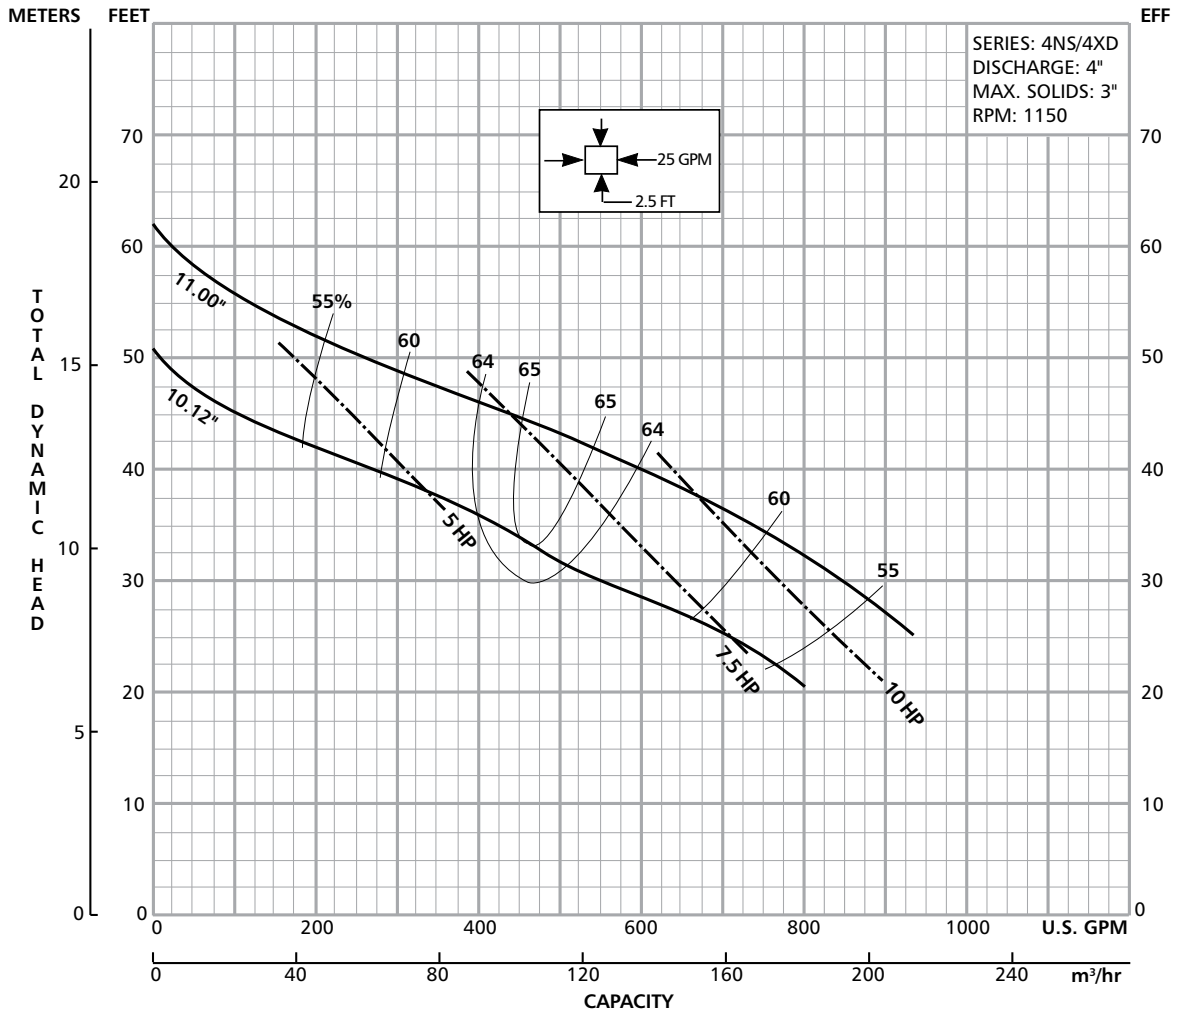

### 4XD Submersible Explosion Proof Sewage Pumps PERFORMANCE CURVE

Goulds Pumps is a brand of ITT Corporation.

[www.goulds.com](http://www.goulds.com)

*Engineered for life*

Imp. Code	Impeller Dia.	HP
A	11.00"	40
B	10.75"	30
C	10.38"	25
E	9.75"	20
G	9.00"	15
K	8.00"	10
M	7.50"	7.5

## Wastewater

Imp. Code	Impeller Dia.	HP
A	11.00"	10
D	10.12"	7.5

Goolds Pumps and the ITT Engineered Blocks Symbol are registered trademarks and tradenames of ITT Corporation. SPECIFICATIONS ARE SUBJECT TO CHANGE WITHOUT NOTICE.