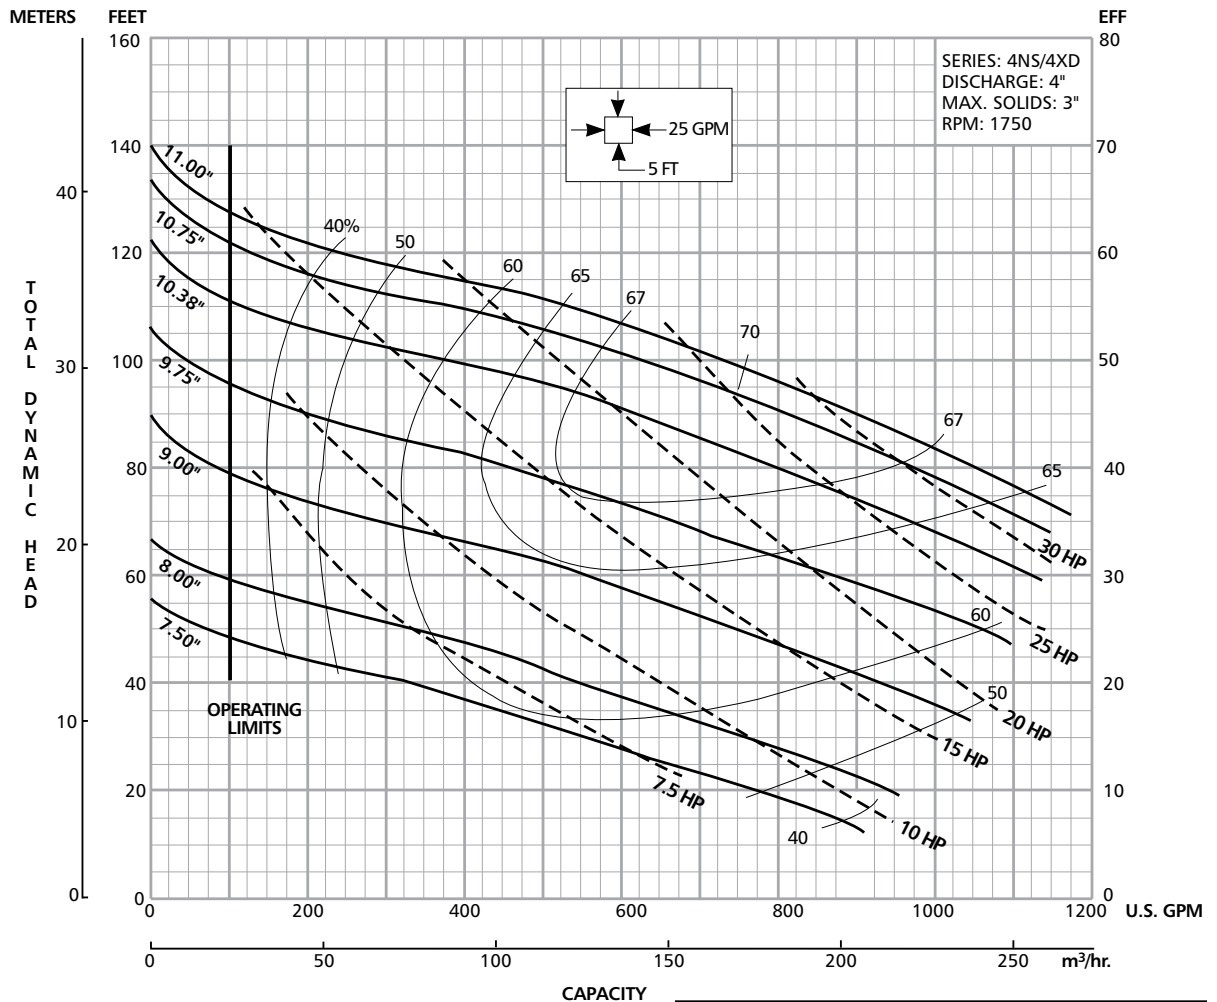

# ITT

C4XD

Wastewater

### 4XD Submersible Explosion Proof Sewage Pumps PERFORMANCE CURVE

Goulds Pumps is a brand of ITT Corporation.

[www.goulds.com](http://www.goulds.com)

*Engineered for life*

Imp. Code	Impeller Dia.	HP
A	11.00"	40
B	10.75"	30
C	10.38"	25
E	9.75"	20
G	9.00"	15
K	8.00"	10
M	7.50"	7.5

## Wastewater

Imp. Code	Impeller Dia.	HP
A	11.00"	10
D	10.12"	7.5

Goolds Pumps and the ITT Engineered Blocks Symbol are registered trademarks and tradenames of ITT Corporation. SPECIFICATIONS ARE SUBJECT TO CHANGE WITHOUT NOTICE.