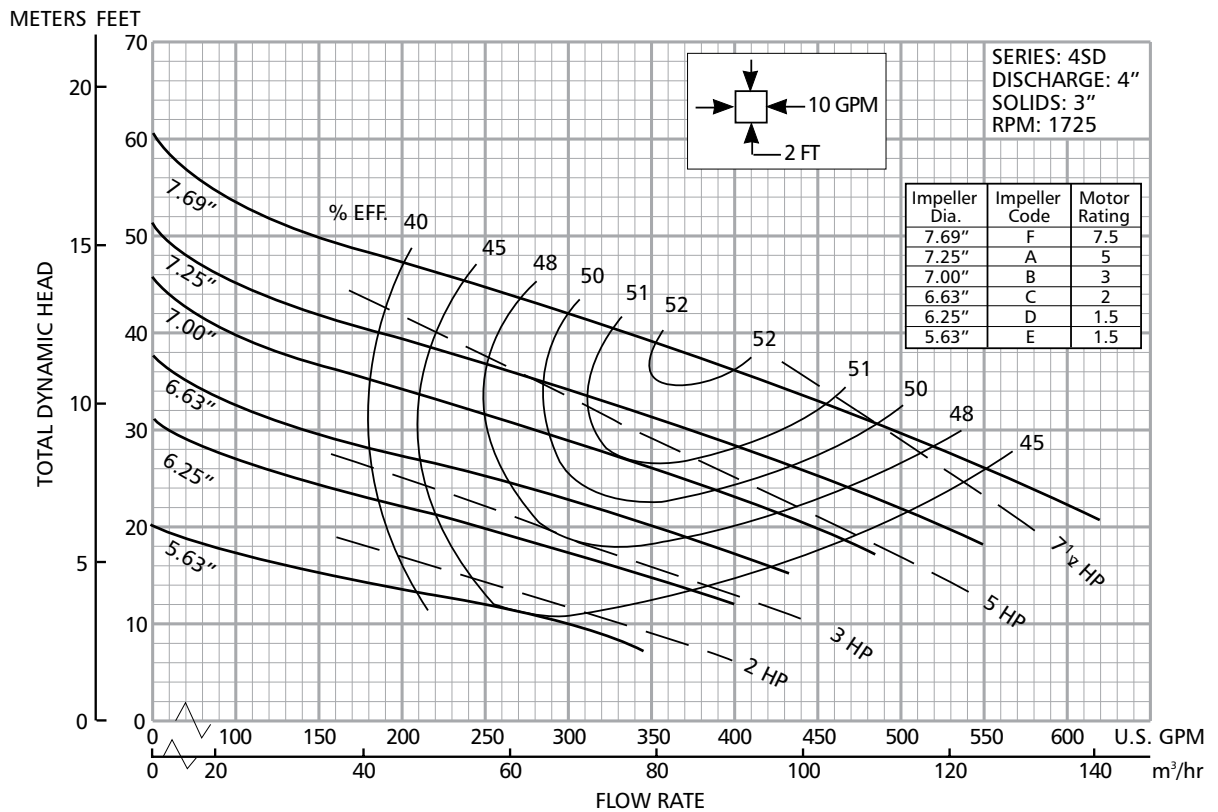

ITT

C4SD

Wastewater

Goulds Pumps

4SD Submersible Sewage Pumps PERFORMANCE CURVE

Goulds Pumps is a brand of ITT Corporation.

www.goulds.com

Engineered for life