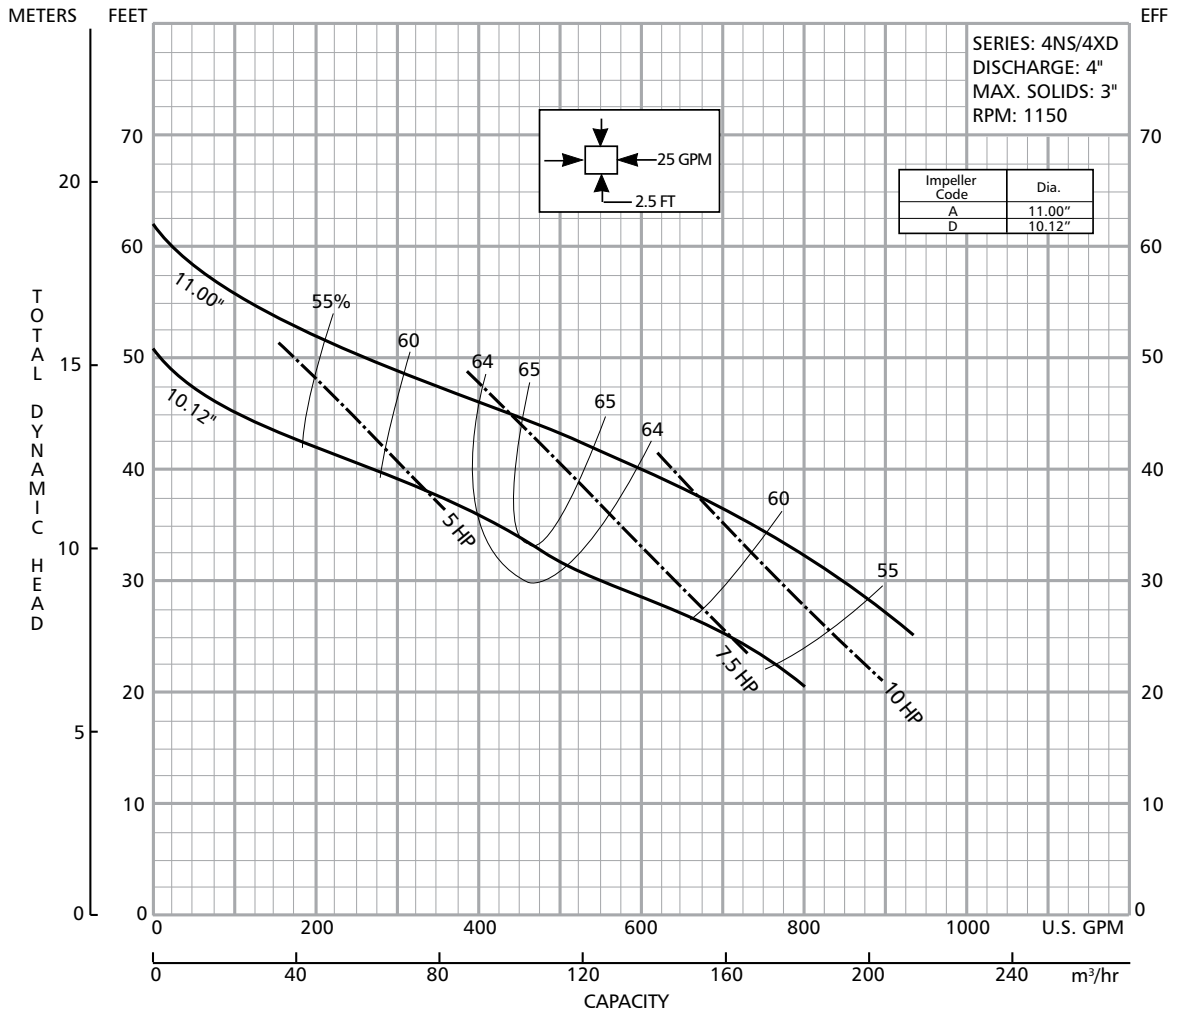

ITT

Wastewater

Goolds Pumps and the ITT Engineered Blocks Symbol are registered trademarks and tradenames of ITT Corporation. SPECIFICATIONS ARE SUBJECT TO CHANGE WITHOUT NOTICE.

C4NS May, 2008
© 2008 ITT Corporation

Engineered for life

Customer _____	
Pump Item _____	
Condition of Service _____	Imp. Dia. _____
_____ GPM _____	TDH _____ EFF% _____
Certified for: _____	Approval ☐
By _____ Date _____	Record ☐