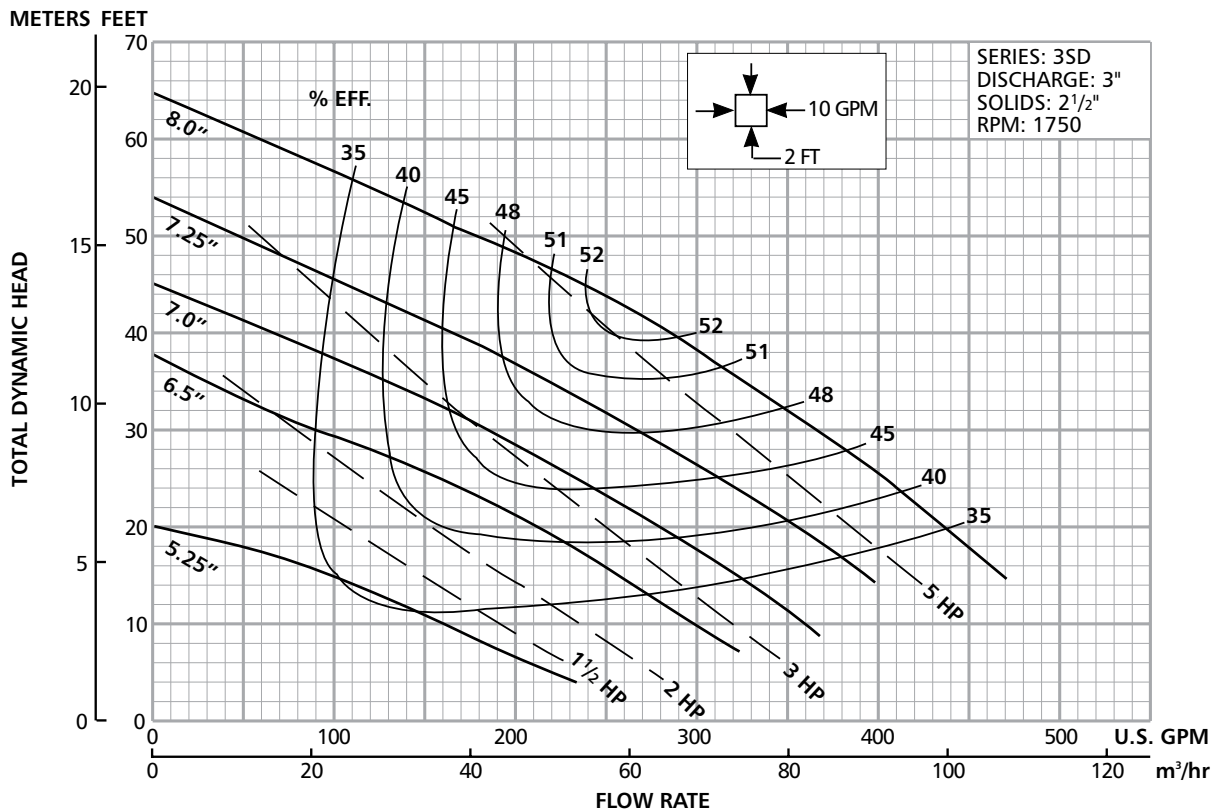

# ITT

C3SD

Wastewater

### 3SD Submersible Sewage Pumps PERFORMANCE CURVE

Goulds Pumps is a brand of ITT Corporation.  
www.goulds.com

Impeller Code	Impeller Dia.	Motor Rating
A	8"	5
B	7.25"	3
C	7"	2
D	6.5"	1.5
E	5.25"	1.5

*Engineered for life*