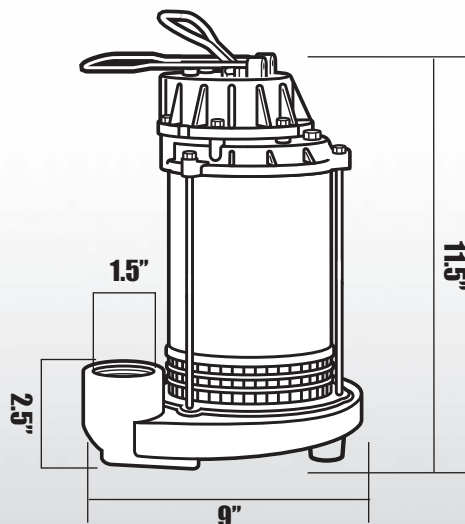

LASTS 5 TIMES LONGER

THAN STANDARD SWITCHES

SSBCSC33 Shown

www.blueangelpumps.com

1/3 HP STAINLESS STEEL/CAST IRON SUBMERSIBLE SUMP PUMP

SSBCSM33

- Manual Operation
- Poly-Carbonate Impeller
- 20', SJTW Power Cord
- 11" or Wider Sump Basins
- Shipping Weight, 17 lbs
- 5 Year Warranty

NOTE: Use With Single or Double Piggy-Back Float Switch or Control Panel

SSBCS33, SSBCSF33-2

- Vertical Float Switch
- Poly-Carbonate Impeller
- 8', SJTW Power Cord (SSBCS33)
20', SJTW Power Cord (SSBCSF33-2)
- 11" or Wider Sump Basins
- ON Level at 9" / OFF Level at 4"
- Shipping Weight, 17 lbs
- 5 Year Warranty

SSBCST33, SSBCST33-2

- Piggy-Back Tether Float Switch
- Poly-Carbonate Impeller
- 8', SJTW Power Cord (SSBCST33)
20', SJTW Power Cord (SSBCST33-2)
- 14" or Wider Sump Basins
- ON Level at 13" / OFF Level at 7"
- Shipping Weight, 17 lbs
- 5 Year Warranty

SSBCSC33, SSBCSC33-2

- Piggy-Back Cap Switch
- Microprocessor Controlled - No Moving Parts to Wear Out
No Adjustment Needed!
- 8', SJTW Power Cord (SSBCSC33)
20', SJTW Power Cord (SSBCSC33-2)
- 11" or Wider Sump Basins
- Shipping Weight, 17 lbs
- 5 Year Warranty