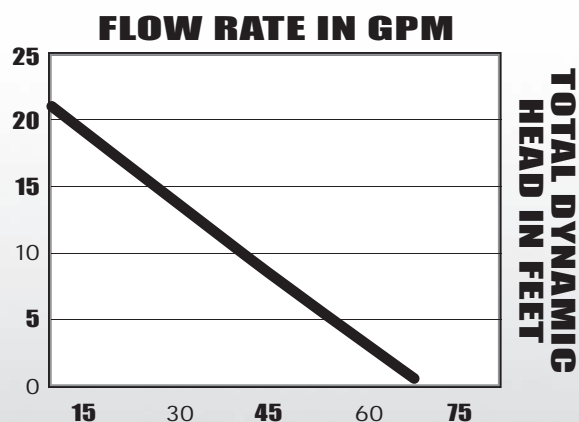

MOTOR SPECIFICATIONS

MOTOR	RPM	VOLTS	AMPS	Hz
Shaded Pole	1550	120	9.5	60

PERFORMANCE

DISCHARGE HEAD	5'	10'	15'	20'
Gallons/Minute	58	45	28	2

FOR PUMP AND SYSTEM ACCESSORIES SEE ACCESSORIES SECTION

BLUE ANGEL™ PUMPS • 101 Production Drive • Harrison, OH 45030 • 1-888-636-6628

© 2008 Blue Angel Pumps All Rights Reserved