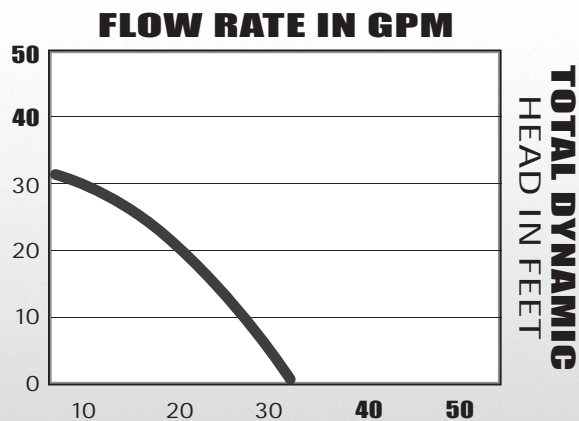

Internal Overload Protection

2 YEAR
Warranty

www.blueangelpumps.com

3/10 HP "PUMP 'N' DOSE SERIES" EFFLUENT PUMP

BALE311A

- 115 Volt
- 20', SJTW OR SJTOW Power Cord
- 11" or Wider Basins
- Shipping Weight, 22 lbs
- 2 Year Warranty