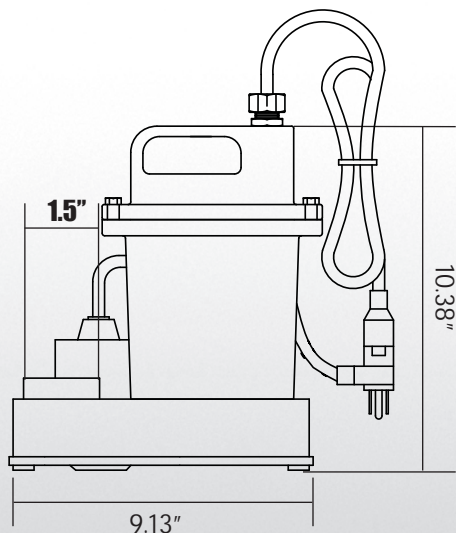

Internal Overload Protection

2 YEAR
Warranty

www.blueangelpumps.com

3/10 HP "PUMP 'N' DOSE SERIES" EFFLUENT PUMP

BALE311A

- 115 Volt
- 20', SJTW OR SJTOW Power Cord
- 11" or Wider Basins
- Shipping Weight, 22 lbs
- 2 Year Warranty