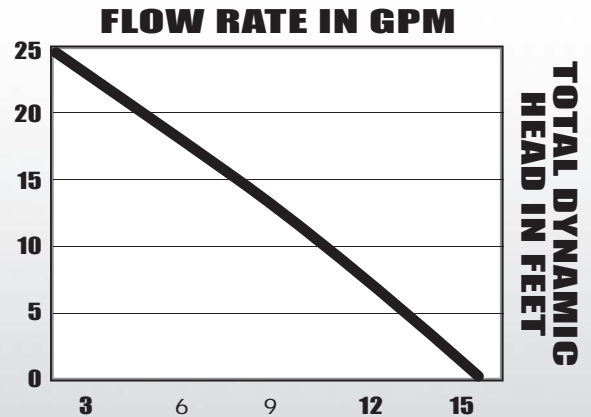

1
YEAR
Warranty

www.blueangelpumps.com

1/6 HP HEAVY DUTY SUBMERSIBLE THERMOPLASTIC UTILITY PUMP

ESU80

- 8', SJTW Power Cord
- Non-Automatic
- Shipping Weight, 8 lbs
- 1 Year Warranty

MOTOR SPECIFICATIONS

MOTOR	RPM	VOLTS	AMPS	Hz
Shaded Pole	3000	120	4.8	60