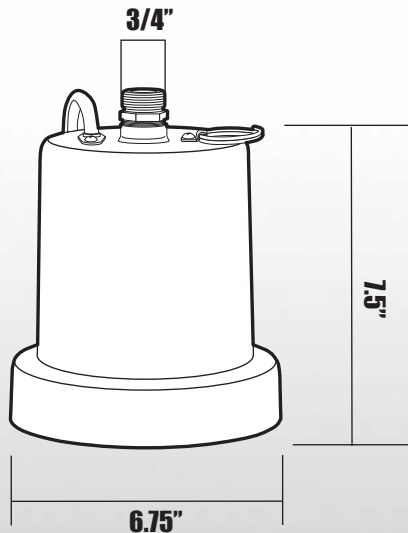

1
YEAR
Warranty

www.blueangelpumps.com

1/6 HP HEAVY DUTY SUBMERSIBLE THERMOPLASTIC UTILITY PUMP

ESU80

- 8', SJTW Power Cord
- Non-Automatic
- Shipping Weight, 8 lbs
- 1 Year Warranty

MOTOR SPECIFICATIONS

MOTOR	RPM	VOLTS	AMPS	Hz
Shaded Pole	3000	120	4.8	60