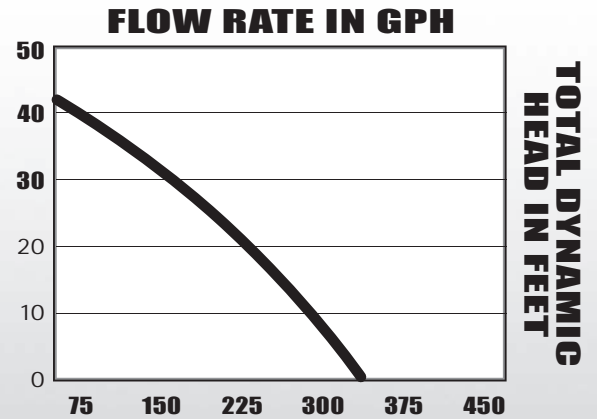

MOTOR SPECIFICATIONS

MOTOR	RPM	VOLTS	AMPS	HZ
AC Universal	9000	120	2	60

PERFORMANCE

DISCHARGE HEAD	0'	10'	20'	30'	40'
Gallons/Hour	340	300	225	80	25

FOR PUMP AND SYSTEM ACCESSORIES SEE ACCESSORIES SECTION
BLUE ANGEL™ PUMPS • 101 Production Drive • Harrison, OH 45030 • 1-888-636-6628

© 2008 Blue Angel Pumps All Rights Reserved