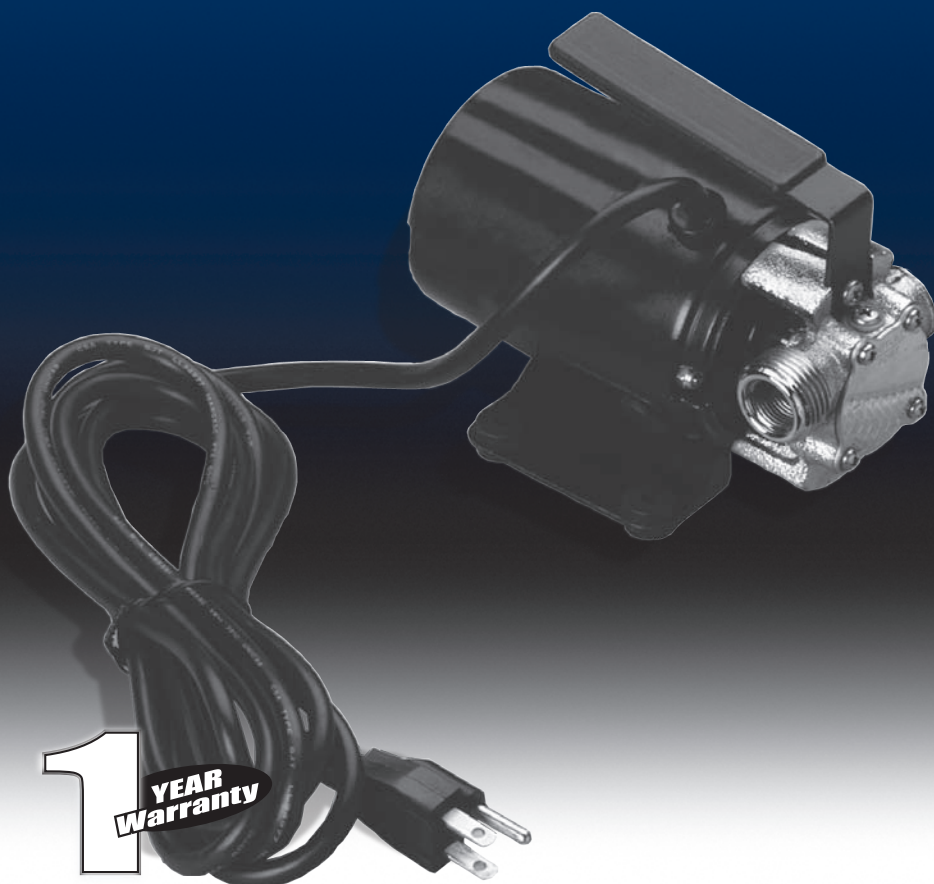

# 120 VOLT TRANSFER UTILITY PUMP

**blueangel™**  
**PUMPS**  
The Professional's Line

- **340 GPH @ 0'**
- **Corrosion-Resistant Chrome Plated Bronze Volute with 3/4" Hose Fitting**
- **Convenient Transfer Pump for Household Use**
- **Portable and Lightweight Transfer Pump You Can Take Anywhere**
- **Removes Water Down to 1/8" of Surface when Water Suction Attachment is Connected**
- **Includes 6' Suction Hose, Water Suction Attachment and Replacement Parts Kit.**

# 120 VOLT TRANSFER UTILITY PUMP

## **BPC2**

- 6' SJTW Power Cord
- Non-Automatic
- Suction Head Up to 10'
- Shipping Weight, 7.25 lbs
- 1 Year Warranty