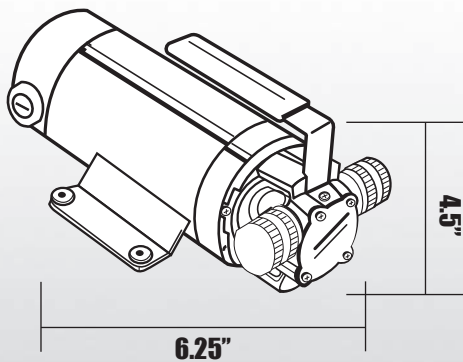

# 120 VOLT TRANSFER UTILITY PUMP

**blueangel™**  
**PUMPS**  
The Professional's Line

- **340 GPH @ 0'**
- **Corrosion-Resistant Chrome Plated Bronze Volute with 3/4" Hose Fitting**
- **Convenient Transfer Pump for Household Use**
- **Portable and Lightweight Transfer Pump You Can Take Anywhere**
- **Removes Water Down to 1/8" of Surface when Water Suction Attachment is Connected**
- **Includes 6' Suction Hose, Water Suction Attachment and Replacement Parts Kit.**

## **BPC2**

- 6' SJTW Power Cord
- Non-Automatic
- Suction Head Up to 10'
- Shipping Weight, 7.25 lbs
- 1 Year Warranty