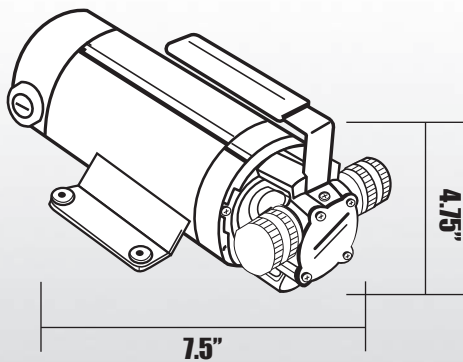

12 VOLT TRANSFER UTILITY PUMP

blueangel™
PUMPS
The Professional's Line

- **350 GPH @ 0'**
- **Corrosion-Resistant Chrome Plated Bronze Volute with 3/4" Hose Fitting**
- **Convenient Connection to 12 Volt Battery with On/Off Switch**
- **Portable and Lightweight Transfer Pump You Can Take Anywhere**
- **Removes Water Down to 1/8" of Surface when Water Suction Attachment is Connected**
- **Includes 6' Suction Hose, Water Suction Attachment and Replacement Parts Kit.**

1
YEAR
Warranty

www.blueangelpumps.com

12 VOLT TRANSFER UTILITY PUMP

BPC1

- 11' Cables
- Non-Automatic
- Suction Head Up to 10'
- Shipping Weight, 6.3 lbs
- 1 Year Warranty

MOTOR SPECIFICATIONS

MOTOR	RPM	VOLTS	AMPS
DC	4800	12	14