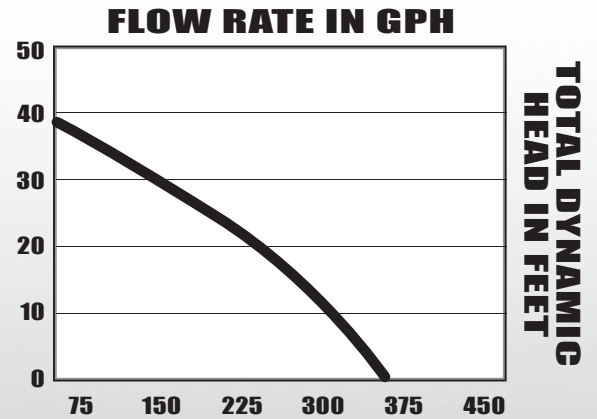

1
YEAR
Warranty

www.blueangelpumps.com

12 VOLT TRANSFER UTILITY PUMP

BPC1

- 11' Cables
- Non-Automatic
- Suction Head Up to 10'
- Shipping Weight, 6.3 lbs
- 1 Year Warranty

MOTOR SPECIFICATIONS

MOTOR	RPM	VOLTS	AMPS
DC	4800	12	14