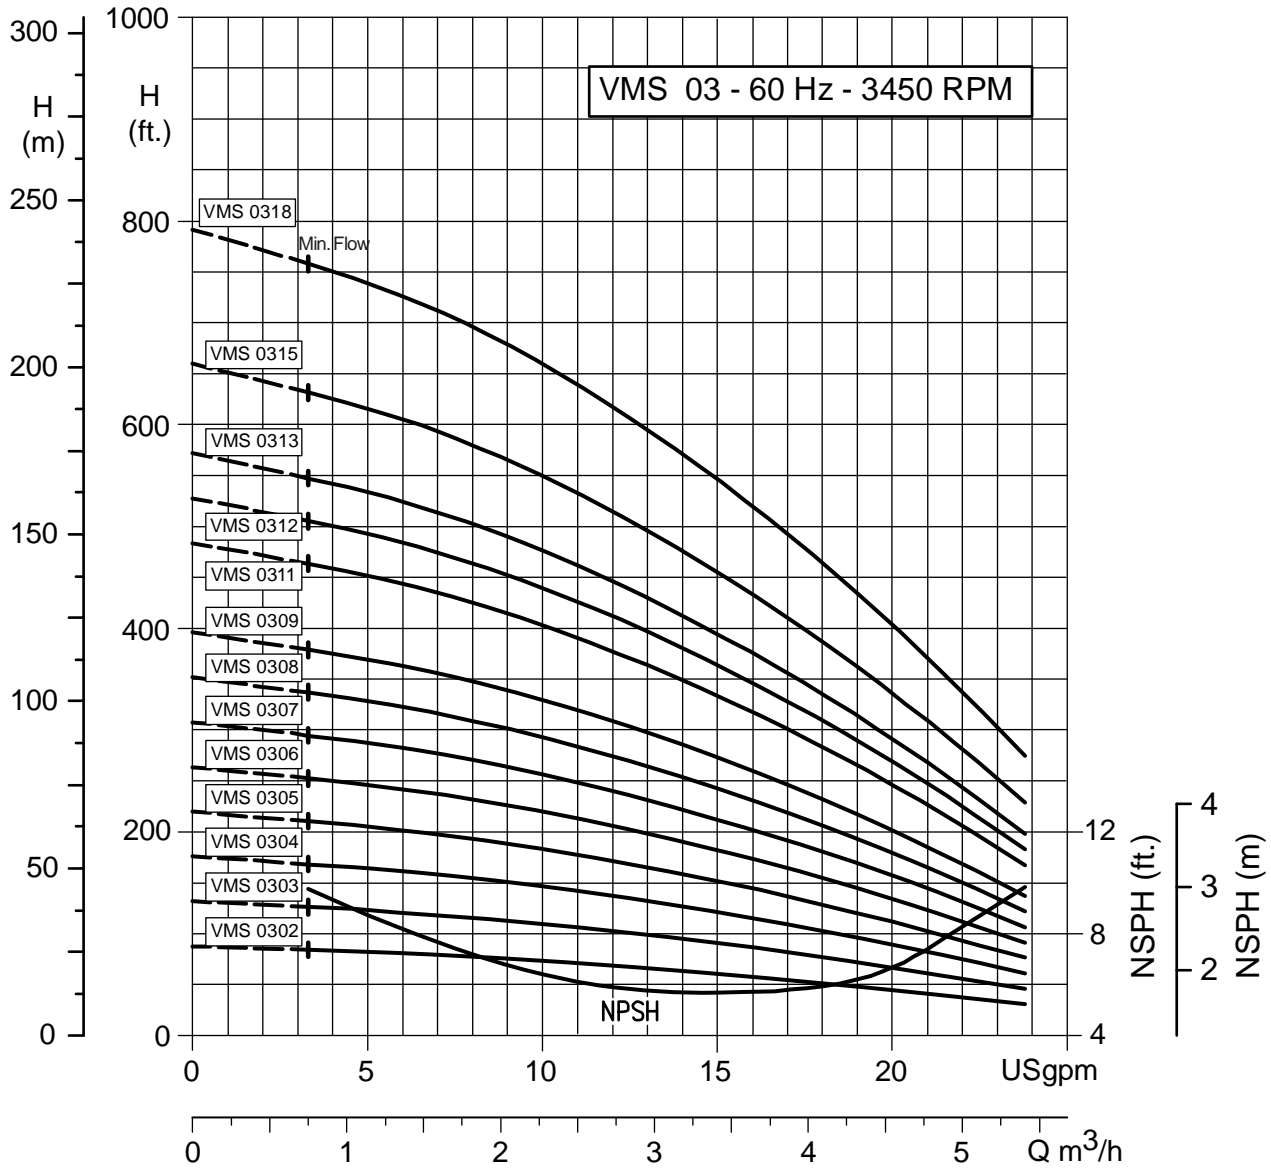

ARMSTRONG

PERFORMANCE CURVES

S. A. Armstrong Limited
 23 Bertrand Avenue
 Toronto, Ontario
 Canada, M1L 2P3
 T: (416) 755-2291
 F (Main): (416) 759-9101

Armstrong Pumps Inc.
 93 East Avenue
 North Tonawanda, New York
 U.S.A. 14120-6594
 T: (716) 693-8813
 F: (716) 693-8970