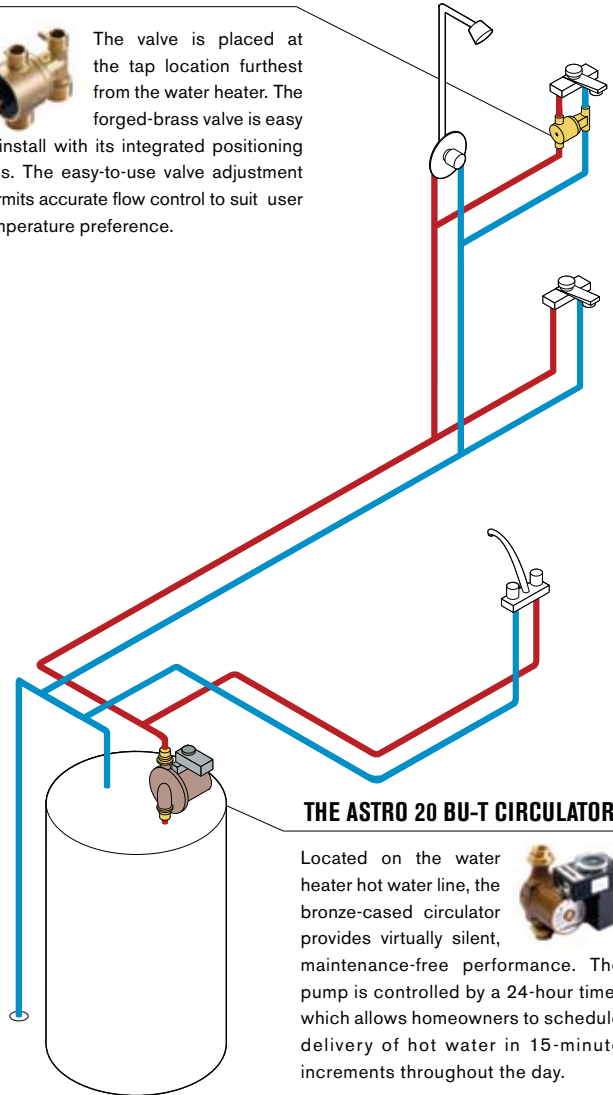

A space-saving design places the pump at the hot water heater, which means only the small valve goes under the sink. It's discreet and doesn't take up space that's needed for storage. This also eliminates noise.

SIMPLE TO INSTALL.

As it doesn't need a dedicated line, the system is inexpensive and can easily be installed. Unlike some products, there's no pump under the sink, so there's no need to install a GFIC outlet and no need for multiple trades to complete the job.

ASTRO EXPRESS VALVE

The valve is placed at the tap location furthest from the water heater. The forged-brass valve is easy to install with its integrated positioning legs. The easy-to-use valve adjustment permits accurate flow control to suit user temperature preference.

THE ASTRO 20 BU-T CIRCULATOR

Located on the water heater hot water line, the bronze-cased circulator provides virtually silent, maintenance-free performance. The pump is controlled by a 24-hour timer which allows homeowners to schedule delivery of hot water in 15-minute increments throughout the day.